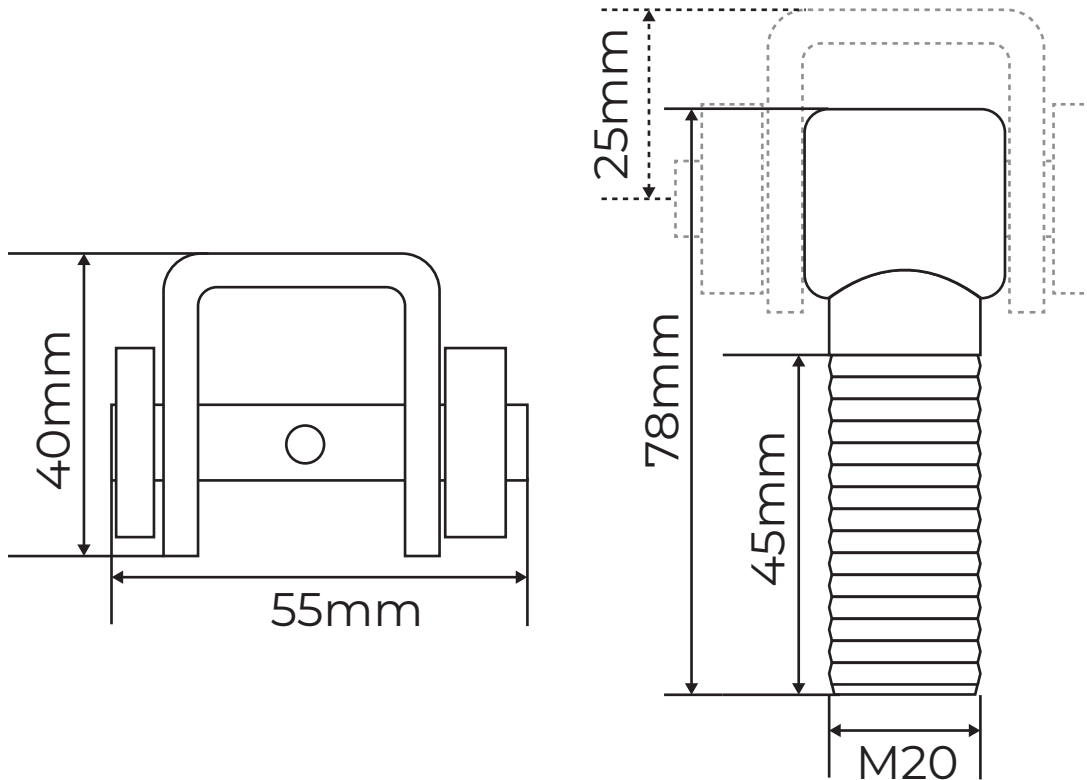

M20 Portinsarana

SCK-SARANAM20

M20 Portinsaranan kiinnityslaipat

SCK-LAIPPA70x100

SCK-LAIPPA58x130

SCK-LAIPPA100x100