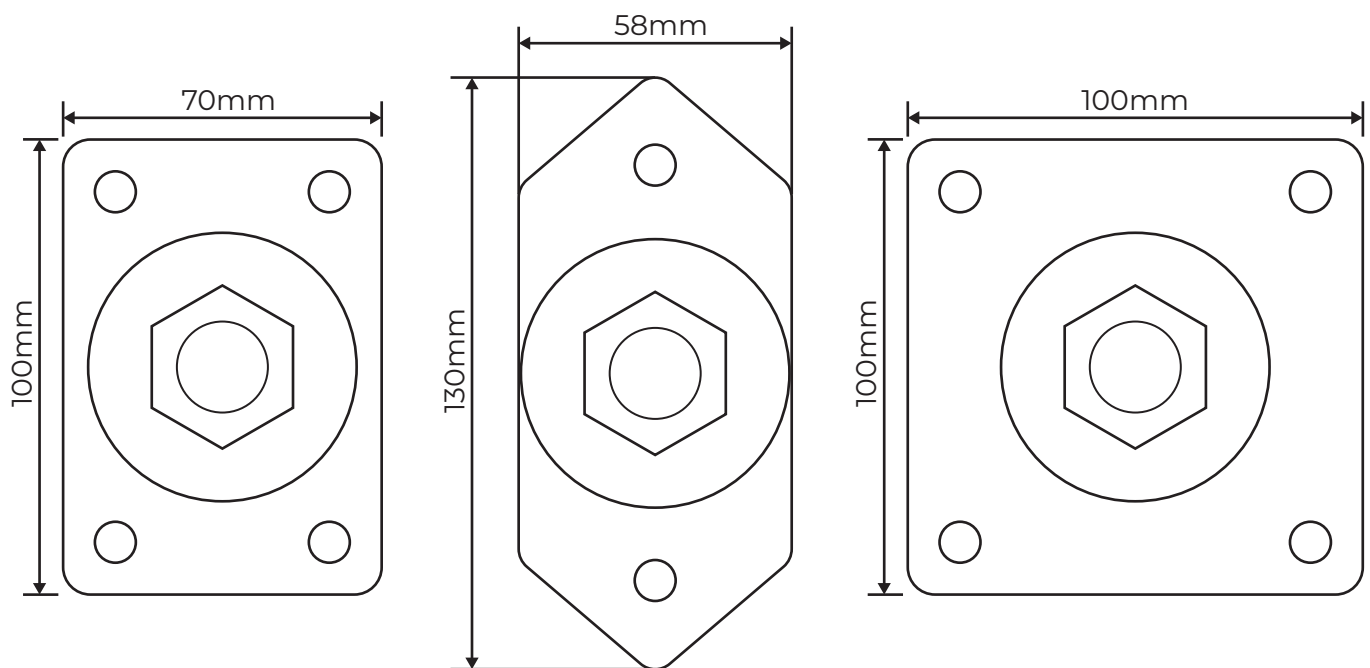

M20 Portinsarana

SCK-SARANAM20

M20 Portinsaranan kiinnityslaipat

SCK-LAIPPA70x100

SCK-LAIPPA58x130

SCK-LAIPPA100x100